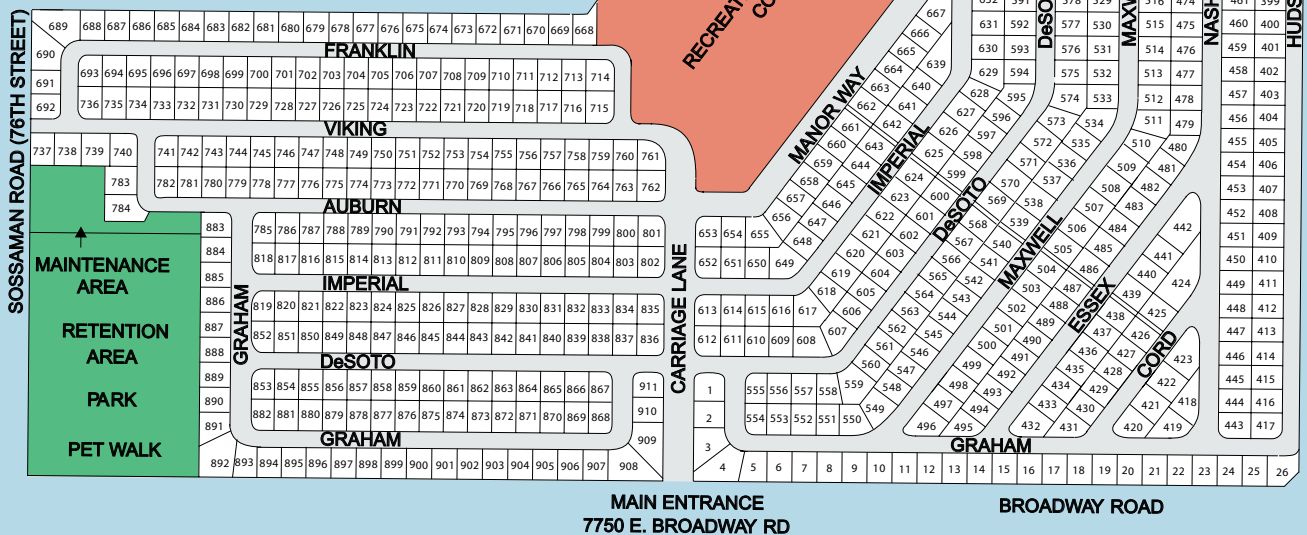

7750 East Broadway Road  
Mesa, Arizona 85208  
(480) 984-1111  
[www.carriagemanorrv.com](http://www.carriagemanorrv.com)

# Pride in Land Ownership

SOSSAMAN ROAD (76TH STREET)

PALO VERDE STREET (79TH PLACE)